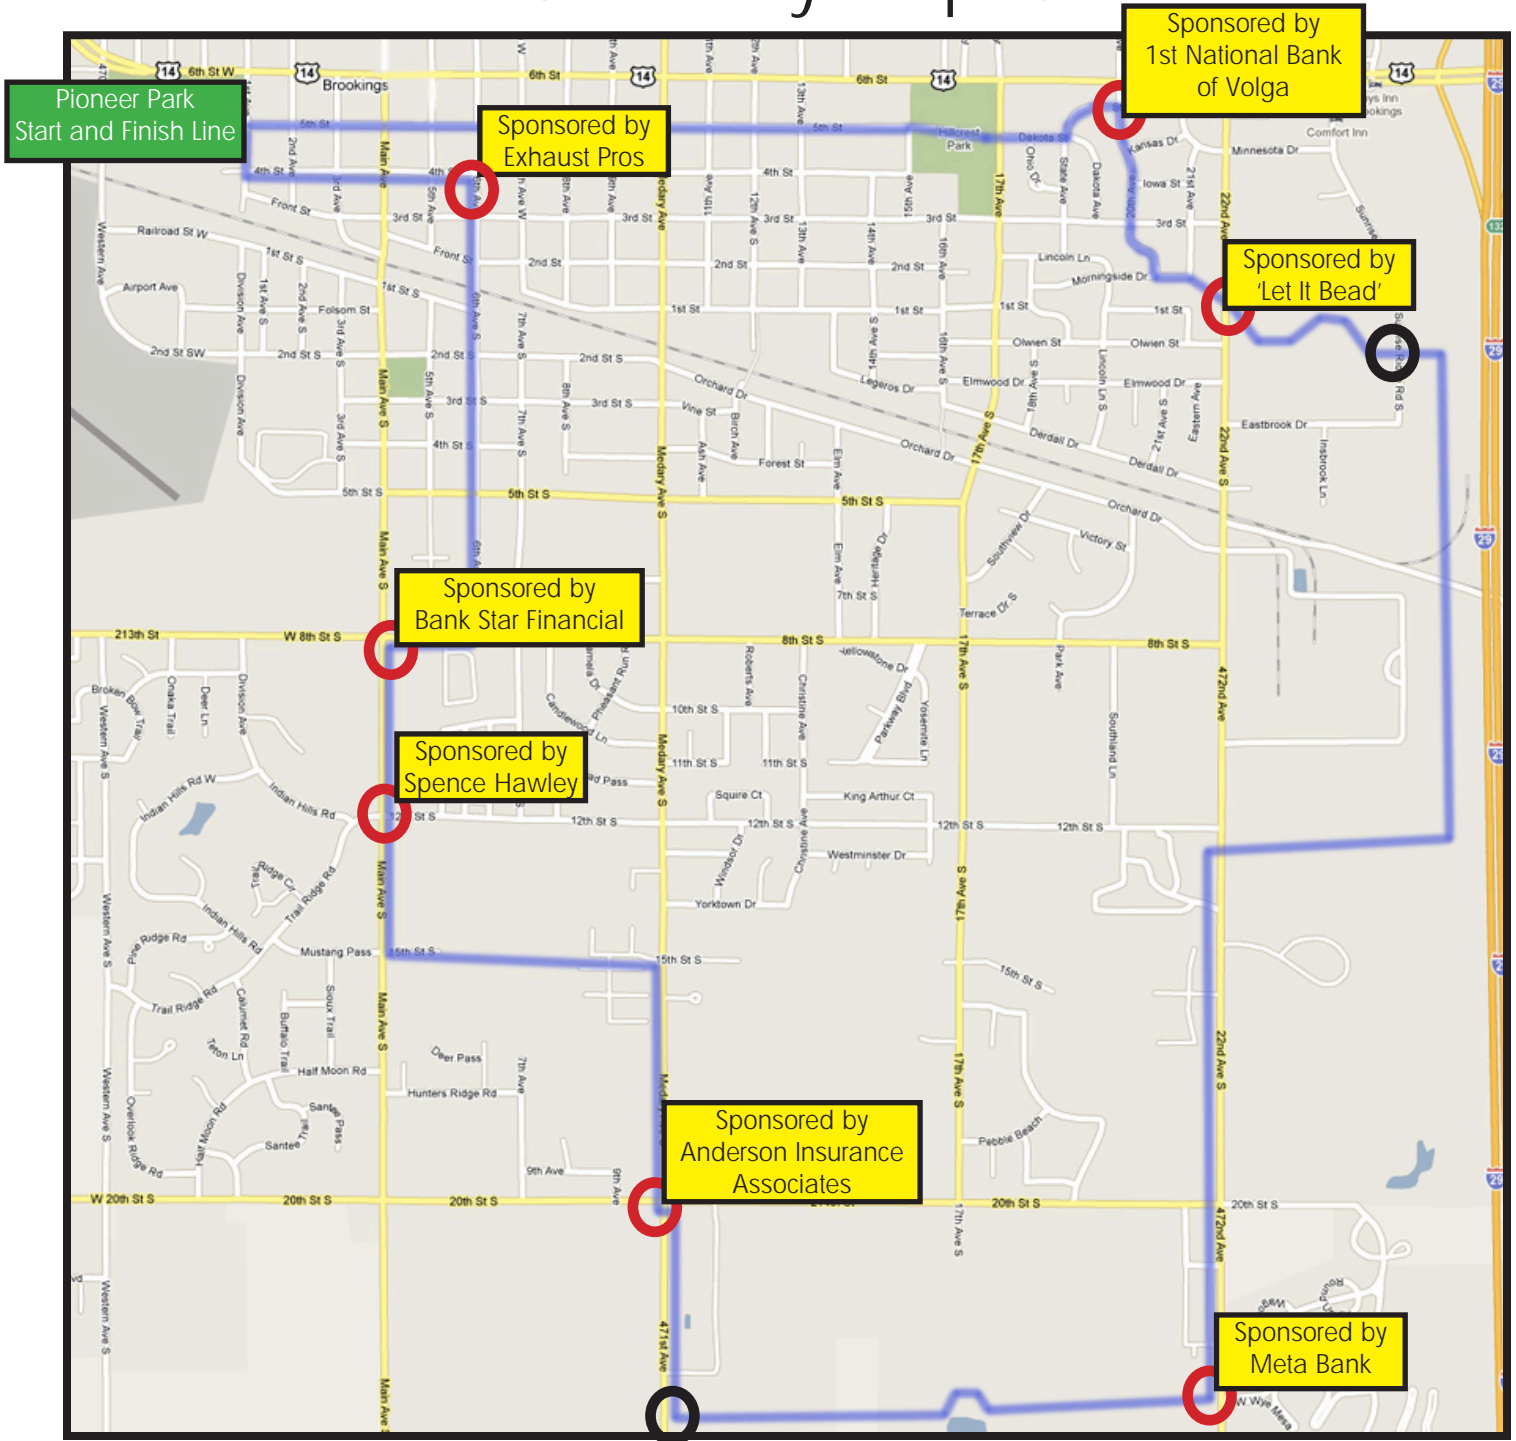

10 mile cycle path

Multiple high visibility corners on the cycle path are available for sponsorship opportunities. If interested in sponsoring one or more of the available corners please contact TV Productions at 605-692-7457.

- Corners still available for sponsorship
- Sponsored Corners